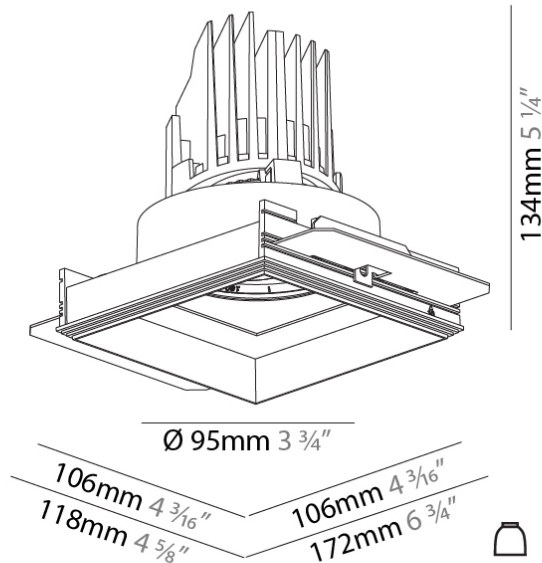

PHYSICAL

Shape: Square
Length (mm): 106
Length (in): 4 ³/₁₆
Width (mm): 106
Width (in): 4 ³/₁₆
Height (mm): 134
Height (in): 5 ¹/₄
Ceiling Thickness (mm): 10 / 12.5 / 15 / 25
Ceiling Thickness (in): 3/8 or 1/2 or 9/16 or 1
Min. Recessing Depth (mm): 150
Min. Recessing Depth (in): 5 ⁷/₈
Light Distribution: Adjustable / Downlight
Weight (kg): 0.704
Weight (lbs): 1.55
Fixture Finish: SSR / BKV / CWI / CRY / HAB / UFT / ITA / RUA / FTG / MYG / LOD / PUS / FRO / FUP / KIA / POP / BLS / SPG / MEY / GOH / GUM / CHC / COM / ABZ / JAG / OBR / MOS / ROR
Fixture Material: Aluminum Die Cast

Cut-out Measurements: 120mm / 4 3/4" x 120mm / 4 3/4"
Upon Request: Unique Ceiling Thickness

ELECTRICAL

Lamp Type: LED (Zhaga Standard)
Input Wattage (W): 16.5
Total Output Wattage (W): 14.7
Dimming: Dali Dimming
Driver Included: No
Driver Location: Recessed Housing
Driver Type: Constant Current - 120Vac
Driver Class: Class 2
Housing: See Components
Input Voltage (V): 120
Constant Current (MA): 350

LED

Number of LEDs: 1
Max. Delivered Lumen (lm): 770
Nominal Lumen (lm): 1140
CRI: >90 CRI
Lamp Life (hrs): 50000
Upon Request: RGB-W Tunable White Special Color Temperature Special LED

OPTICAL

Reflector: 20 / 40 / 60
Adjustability: Rotational 355°; Tilt 30°
Upon Request: Special Beam Angles

RATINGS AND CERTIFICATIONS